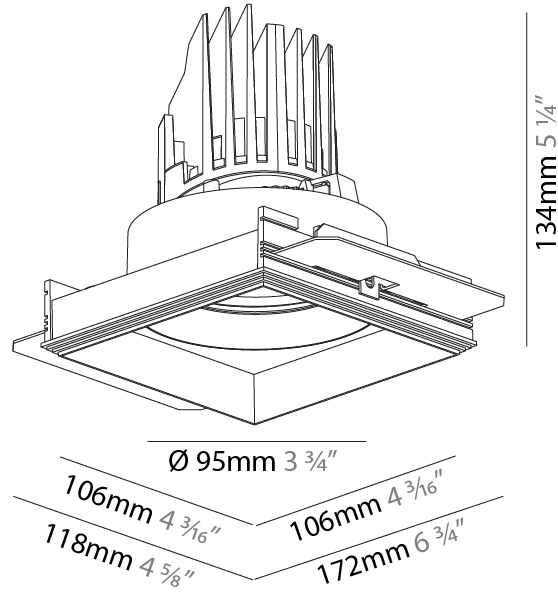

ELECTRICAL

Lamp Type: LED (Zhaga Standard)
Input Wattage (W): 16.5
Total Output Wattage (W): 14.7
Dimming: Dali Dimming
Driver Included: No
Driver Location: Recessed Housing
Driver Type: Constant Current - 120Vac
Driver Class: Class 2
Housing: See Components
Input Voltage (V): 120
Constant Current (MA): 350

LED

Number of LEDs: 1
Max. Delivered Lumen (lm): 770
Nominal Lumen (lm): 1140
CRI: >90 CRI
Lamp Life (hrs): 50000
Upon Request: RGB-W Tunable White Special Color Temperature Special LED

OPTICAL

Reflector: 20 / 40 / 60
Adjustability: Rotational 355°; Tilt 30°
Upon Request: Special Beam Angles

RATINGS AND CERTIFICATIONS

For international specifications by adding 'INT' at the end of the existing Model #. For assistance on 'custom' specifications, contact zteam@zaneen.com. In a constant effort to supply the best product, we reserve the right to change specifications or materials without notice. The most recent specification sheets are found at zaneen.com